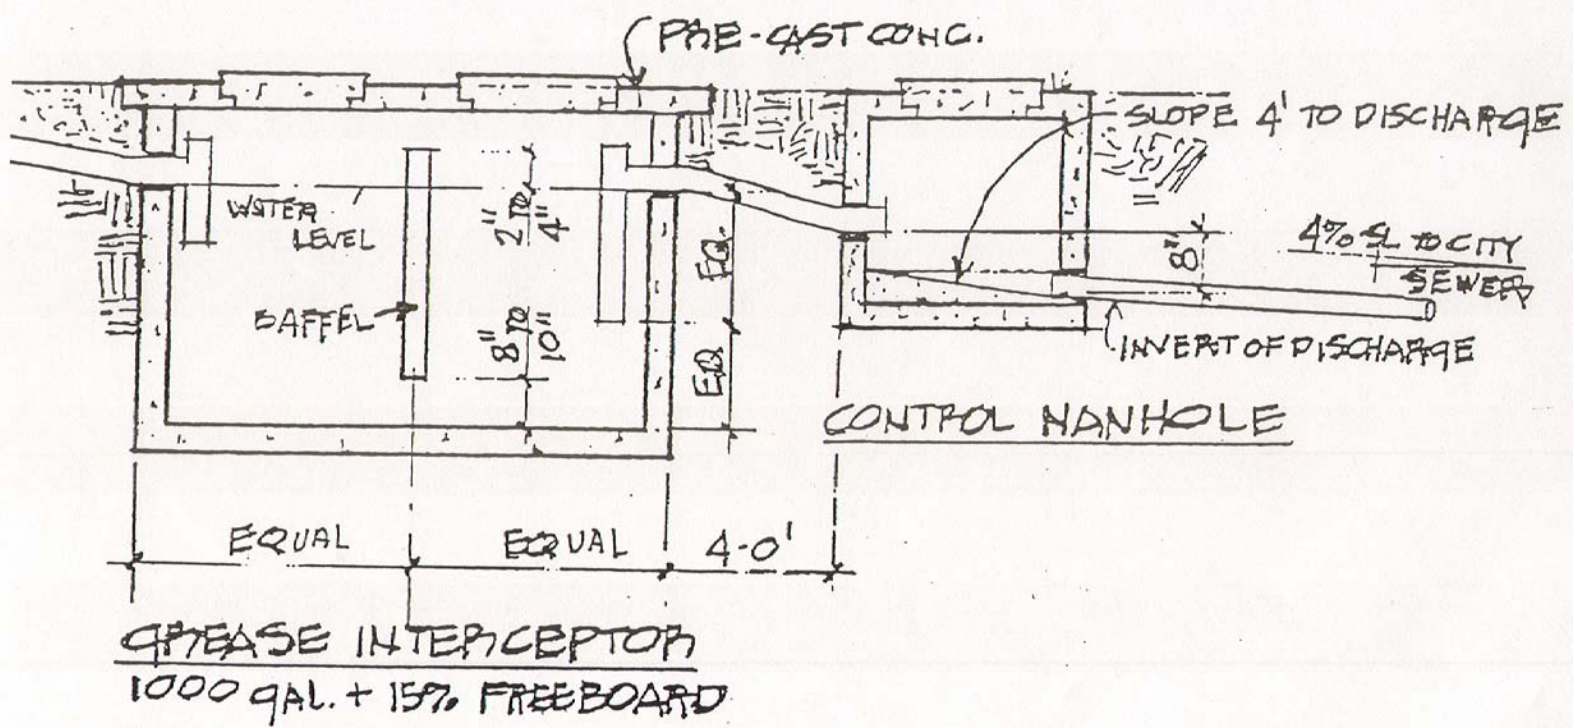

DETAIL OF GREASE INTERCEPTOR

NTS

1000
GALLON CAPACITY

CITY OF ROCKLEDGE
TECHNICAL GREASE INTERCEPTOR SPECIFICATIONS

(end of specifications)