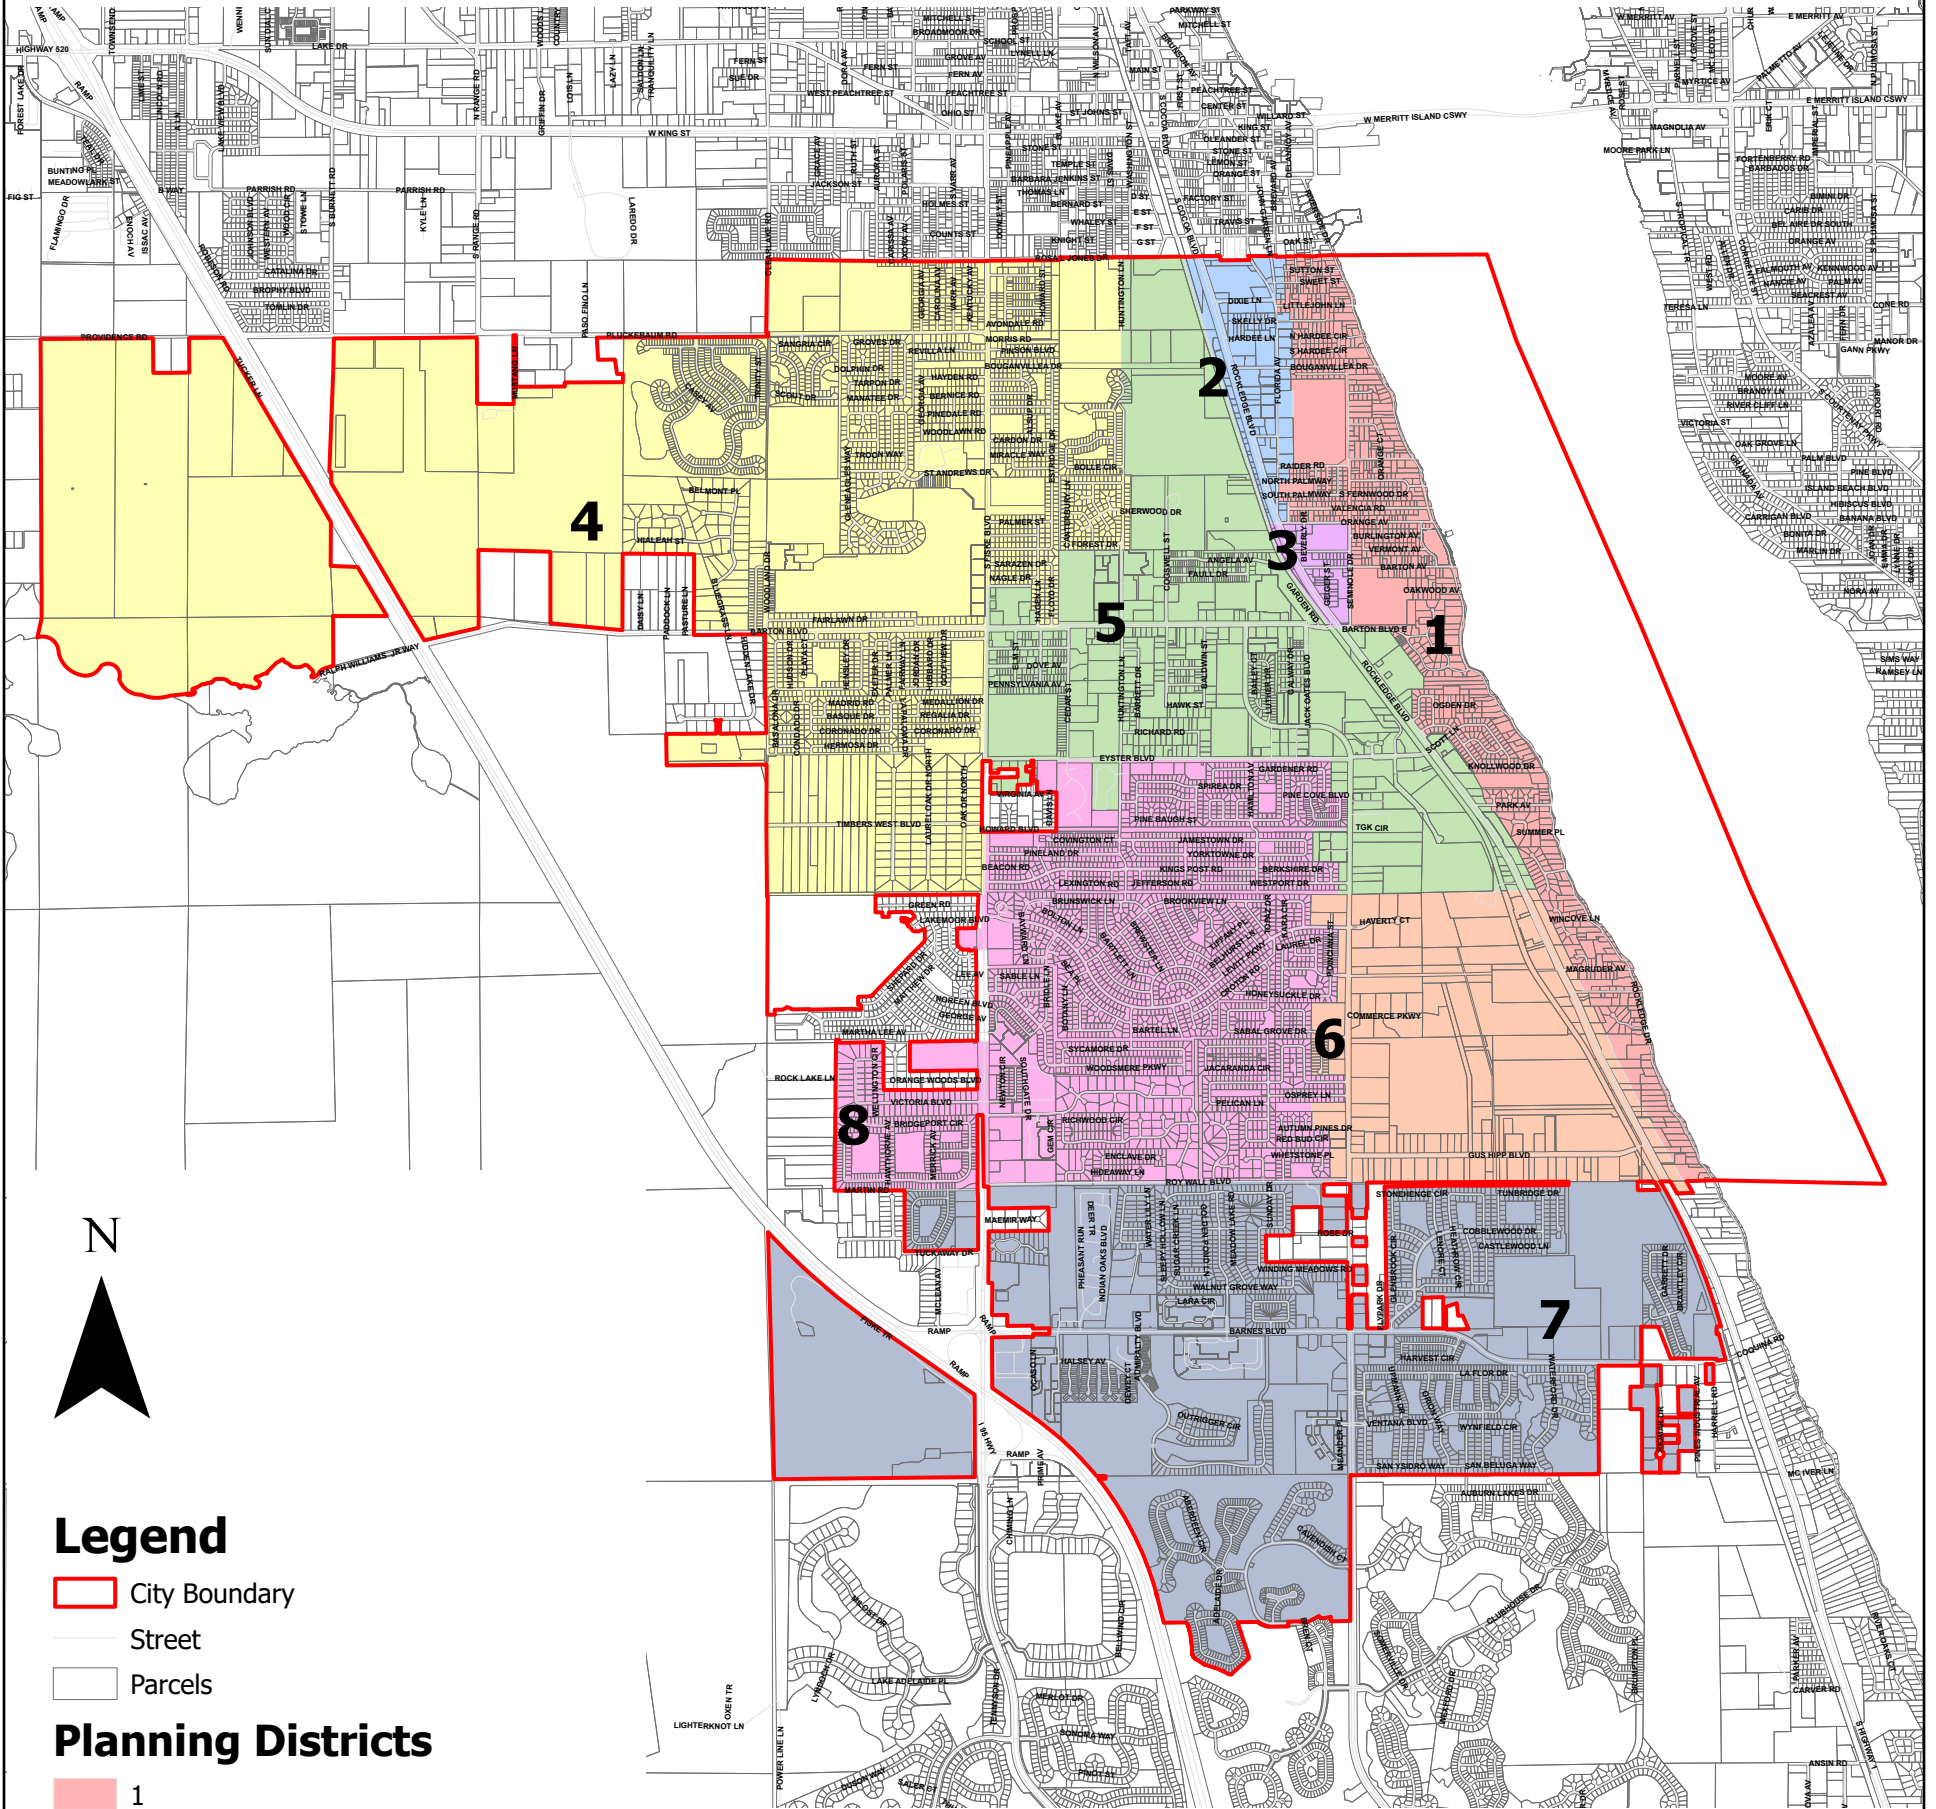

City of Rockledge Planning Districts

0 0.5 1 2 Miles

Legend

- City Boundary
- Street
- Parcels

Planning Districts

- 1
- 2
- 3
- 4
- 5
- 6
- 7
- 8

Date Revised: 12.28.2022

Verified by: John Cooper, Planning/Building Department Director

GENERAL DISCLAIMER

This map was compiled from recorded documents and DOES NOT REFLECT AN ACTUAL SURVEY. The City of Rockledge does not assume responsibility for any errors or omissions contained herein. This map was prepared only for the expressed and official use by the City of Rockledge.